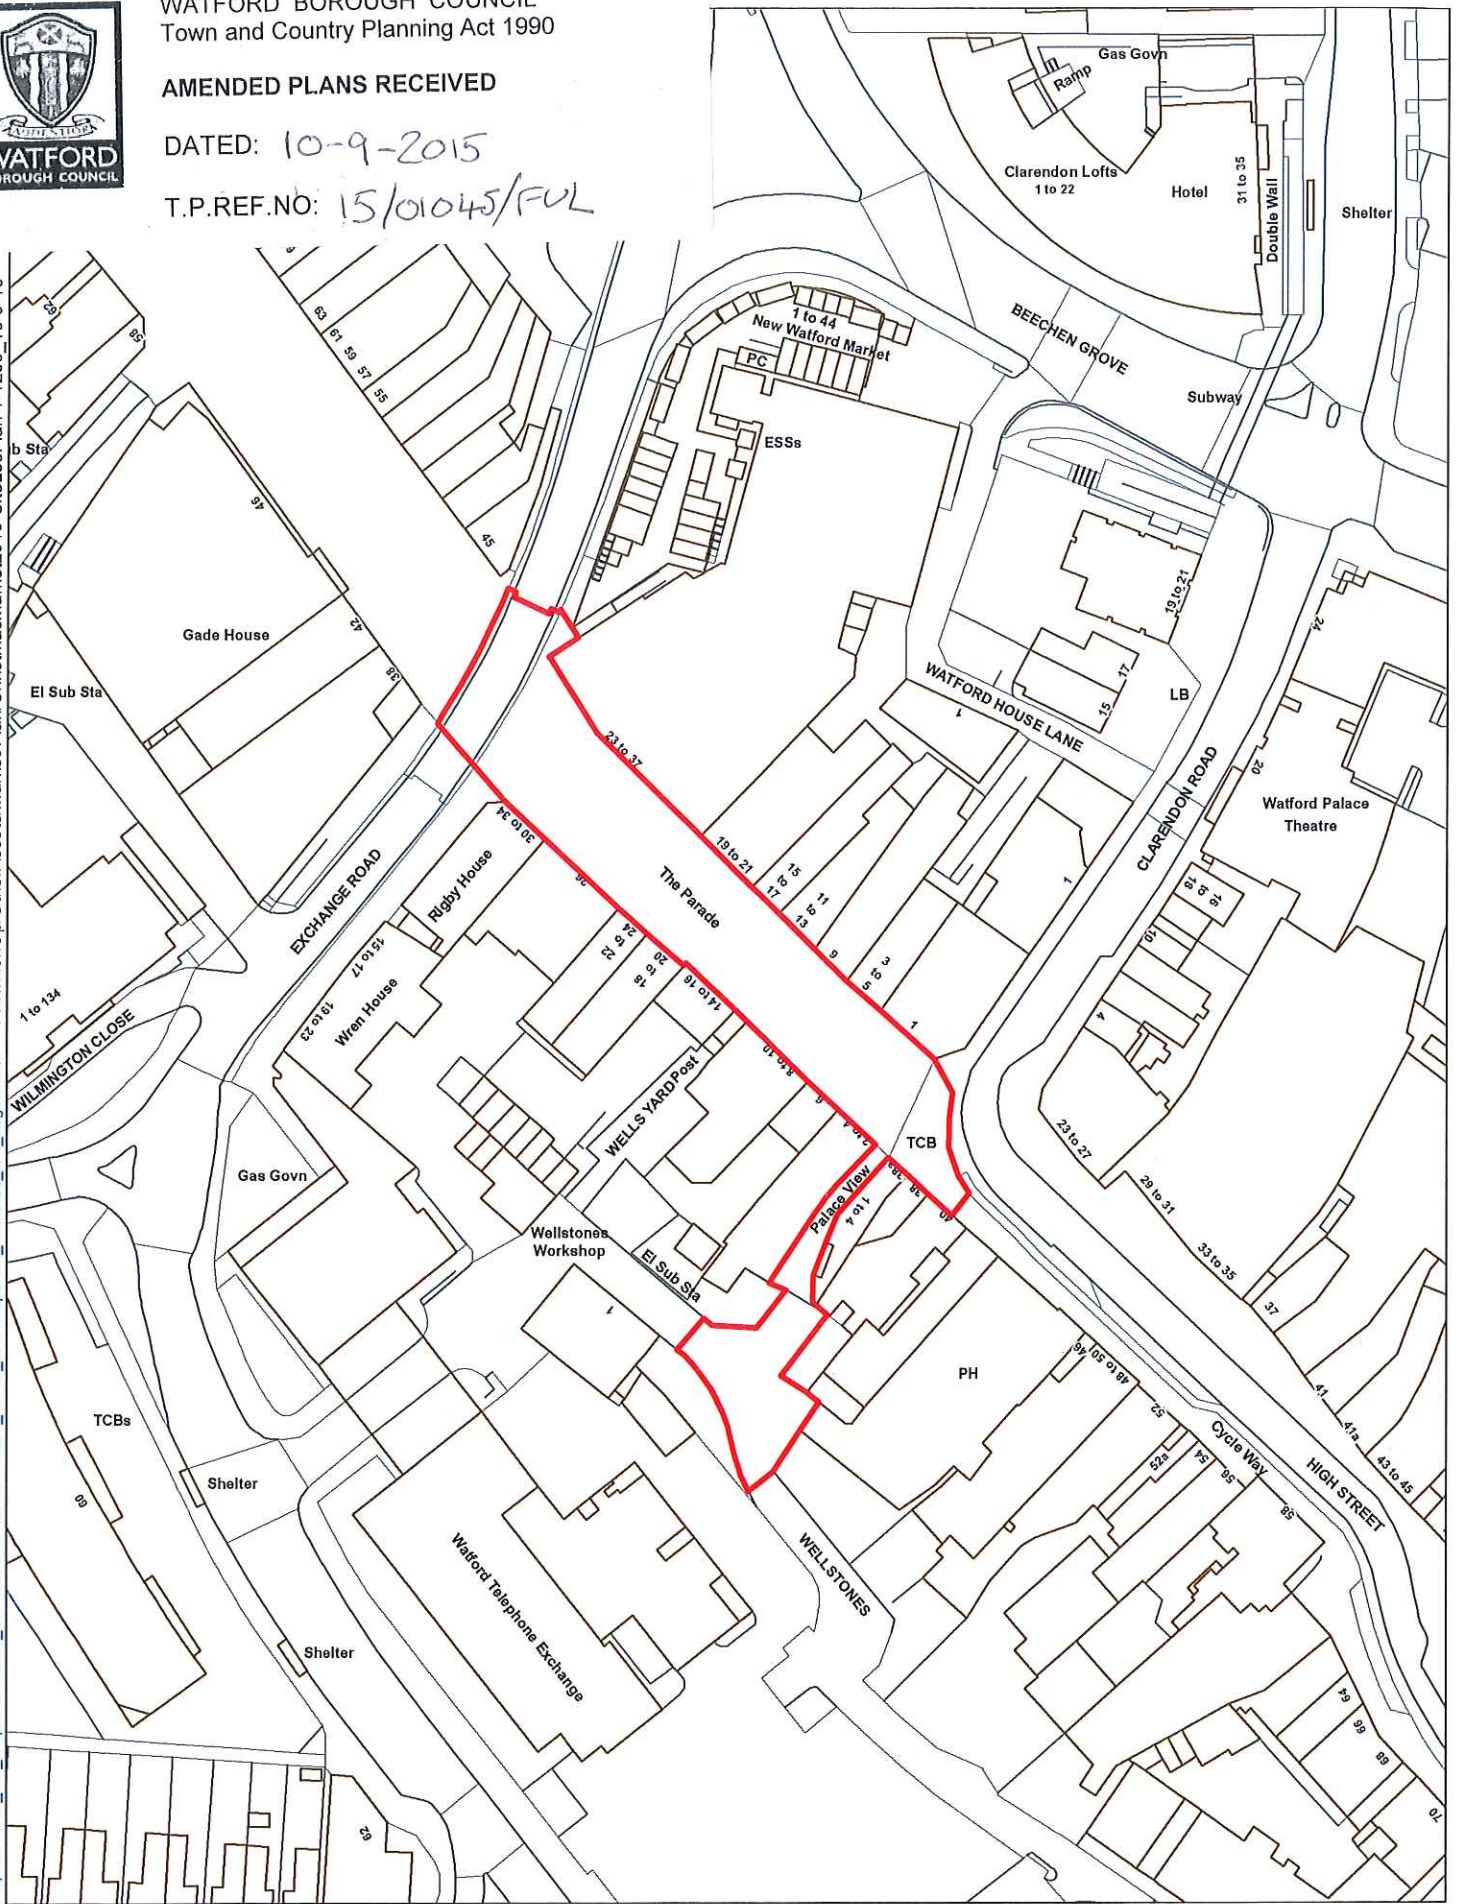

WATFORD BOROUGH COUNCIL
Town and Country Planning Act 1990

AMENDED PLANS RECEIVED

DATED: 10-9-2015

T.P.REF.NO: 15/01045/FUL

Filepath: I:\GIS_Job_Request\LEGAL_SERVICES\PROPERTY\Land_Tenure_2013\Maps\Trim_New\Sites_101_Aug15.mxd PM1/NonOp/OtherAssets/Market/Plan/ChristmasMarket2015-SiteLocPlan 1-1260_10-9-15

Map Title
Christmas Market 2015
Site Location Plan

Map Produced by: tims
Publication Date: 10/09/2015

Scale 1:1,250

ORDNANCE SURVEY LICENCE AGREEMENT
© Crown copyright and database rights 2013
Ordnance Survey 100018689

AERIAL PHOTOGRAPHY
Copyright GeoPerspectives